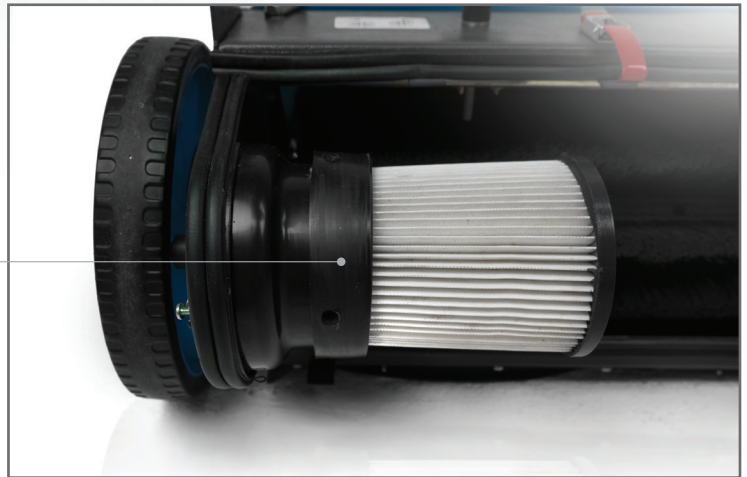

All Russman products are backed with a 12 months parts and labour warranty this coupled with our extensive parts stock and service knowledge will keep your machine cleaning.

TECHNICAL DATA

SPECIFICATIONS	MV700
Working Width	
• With side broom	700 mm
• With main broom, only	500 mm
Operating Speed	3 Km/h
Cleaning Capacity Per Hour (with side broom)	2100 m²/h
Forward Hopper Capacity	26 Litres
Rear Hopper Capacity	4 Litres
Vacuum System	Mechanical
Filter Type	Polyester
Overall Size	With Side Broom
• Width	824 mm
• Length	1296 mm
• Height	937 mm
Weight	25 Kg